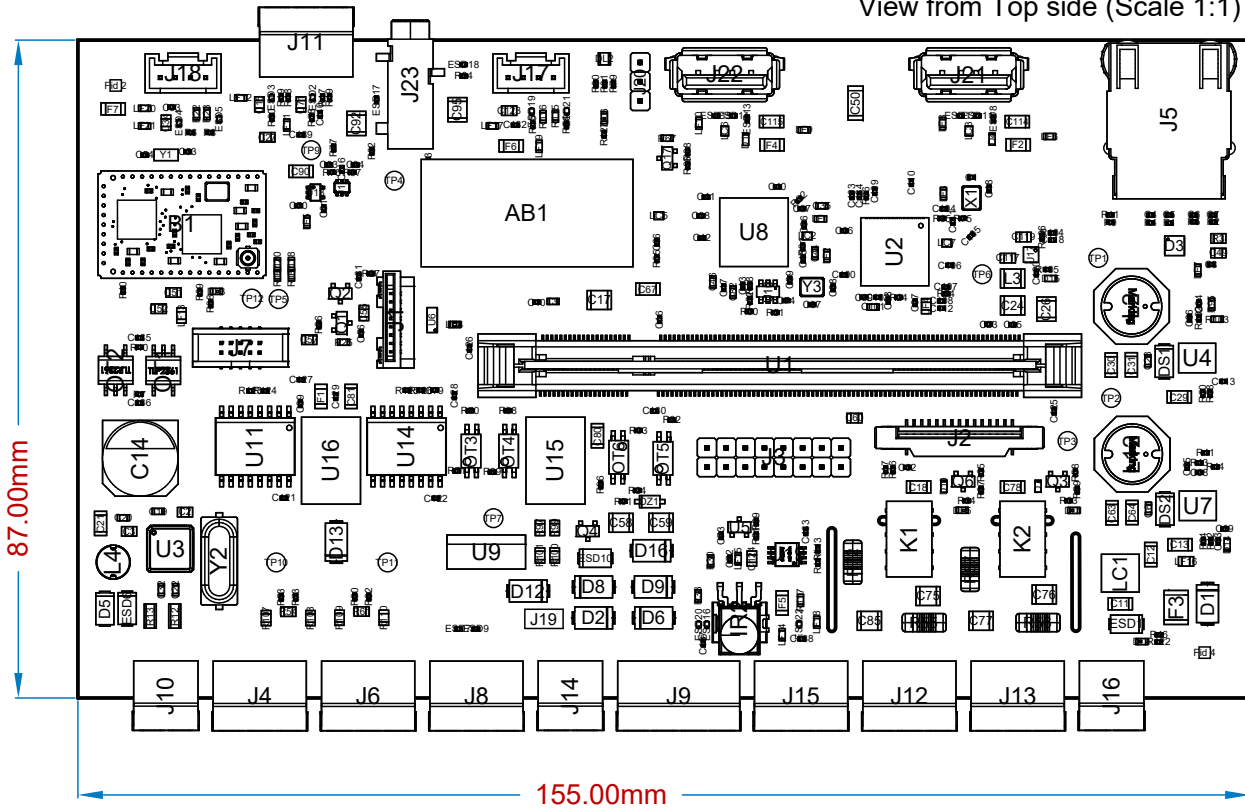

View from Top side (Scale 1:1)

View from Left side (Scale 1:1)

View from Front side (Scale 1:1)

Title: CM3-Home

Date: 05/02/2018

Author: ACME Systems s.r.l.

Rev: 1.0

ACME Systems s.r.l.